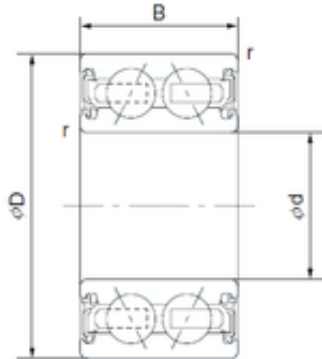

NTN Bearing Rolamentos do Brasil Ltda.

30 mm x 55 mm x 23 mm NACHI 5006-2NSL Angular Contact Ball Bearings

Bearing No. 5006-2NSL

Size	30x55x23 mm
Bore Diameter	30 mm
Outer Diameter	55 mm
Width	23 mm
d	30 mm
D	55 mm
B	23 mm
Category	Bearings
Inventory	0.0
Manufacturer Name	NACHI
Minimum Buy Quantity	N/A
Weight / Kilogram	0
Product Group	B00234

5006-2NSL Bearing 2D drawings and 3D CAD models