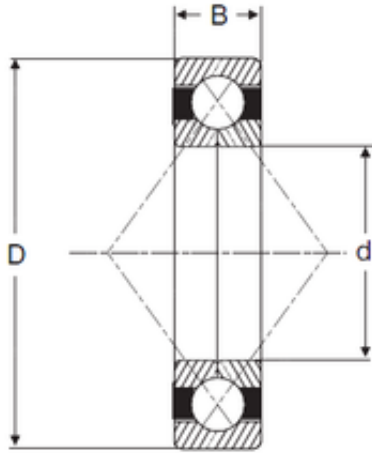

NTN Bearing Rolamentos do Brasil Ltda.

44,45 mm x 95,25 mm x 20,6375 mm SIGMA
QJL 1.3/4 Angular Contact Ball Bearings

Bearing No. QJL 1.3/4

Size	44.45x95.25x20.6375 mm
Bore Diameter	44,45 mm
Outer Diameter	95,25 mm
Width	20,6375 mm
d	44,45 mm
D	95,25 mm
B	20,6375 mm
C	20,6375 mm

QJL 1.3/4 Bearing 2D drawings and 3D CAD models