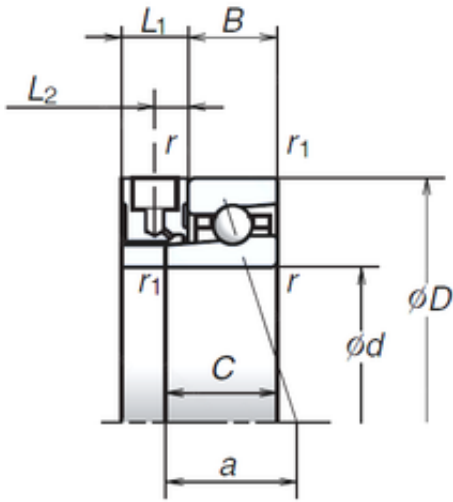

NTN Bearing Rolamentos do Brasil Ltda.

100 mm x 150 mm x 24 mm NSK 100BER10XE Angular Contact Ball Bearings

Bearing No. 100BER10XE

Size	100x150x24 mm
Bore Diameter	100 mm
Outer Diameter	150 mm
Width	24 mm
d	100 mm
D	150 mm
B	24 mm
C	29 mm
L2	7,5 mm
Angle (°)	25 °
a	46,2 mm
r min.	1,5 mm
r1 min.	1 mm
L1	15 mm
Weight	1,359 Kg
Basic dynamic load rating (C)	34,5 kN
Basic static load rating (C0)	34,5 kN
(Grease) Lubrication Speed	24 000 r/min

100BER10XE Bearing 2D drawings and 3D CAD models