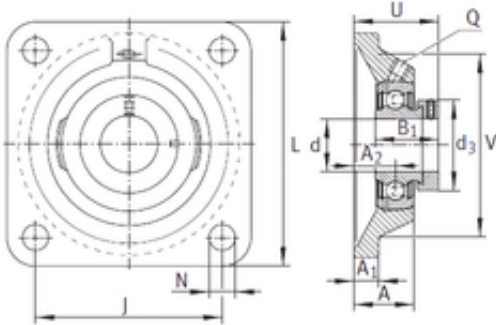

INA PCJ15 Bearing Units

Bearing No. PCJ15

Bore Diameter	15 mm
d	15 mm
V	58 mm
U	39,1 mm
Thread (Q)	M6
d3	28 mm
A	27 mm
A1	9,5 mm
B1	28,6 mm
J	54 mm
L	76 mm
N	11,5 mm
A2	17 mm
Weight	0,52 Kg
Basic dynamic load rating (C)	9,8 kN
Category	Bearings
Inventory	0.0
Manufacturer Name	SCHAEFFLER GROUP
Minimum Buy Quantity	N/A
Weight / Kilogram	0.52
Product Group	M06110

PCJ15 Bearing 2D drawings and 3D CAD models