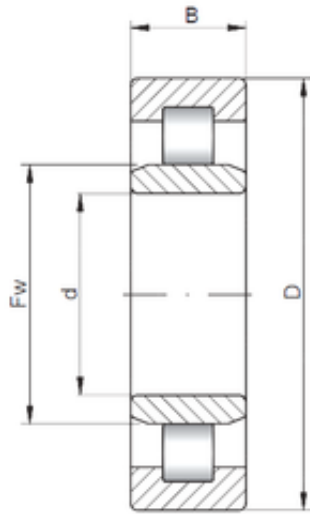

NTN Bearing Rolamentos do Brasil Ltda.

190 mm x 400 mm x 155 mm ISO NU3338 Cylindrical Roller Bearings

Bearing No. NU3338

Size	190x400x155 mm
Bore Diameter	190 mm
Outer Diameter	400 mm
Width	155 mm
d	190 mm
D	400 mm
B	155 mm
C	155 mm

NU3338 Bearing 2D drawings and 3D CAD models