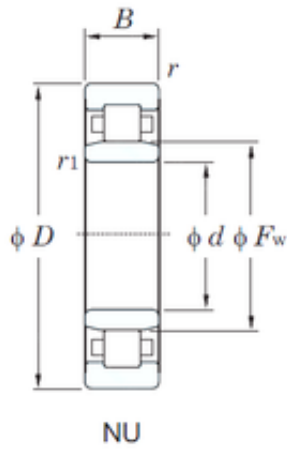

### 200 mm x 360 mm x 58 mm KOYO NU240 Cylindrical Roller Bearings

Bearing No. NU240

Size	200x360x58 mm
Bore Diameter	200 mm
Outer Diameter	360 mm
Width	58 mm
d	200 mm
Fw	244 mm
D	360 mm
B	58 mm
C	58 mm
r min.	4 mm
r1 min.	4 mm
Weight	26.8 Kg
Basic dynamic load rating (C)	618 kN
Basic static load rating (C0)	865 kN
(Grease) Lubrication Speed	1600 r/min

NU240 Bearing 2D drawings and 3D CAD models