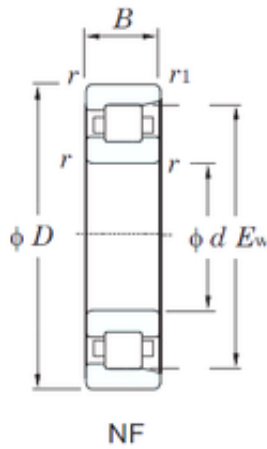

NTN Bearing Rolamentos do Brasil Ltda.

140 mm x 250 mm x 42 mm KOYO NF228 Cylindrical Roller Bearings

Bearing No. NF228

Size	140x250x42 mm
Bore Diameter	140 mm
Outer Diameter	250 mm
Width	42 mm
d	140 mm
D	250 mm
Ew	221 mm
B	42 mm
C	42 mm
r min.	3 mm
r1 min.	3 mm
Weight	8.27 Kg
Basic dynamic load rating (C)	324 kN
Basic static load rating (C0)	421 kN
(Grease) Lubrication Speed	2400 r/min
Bearing No.	NF228
r(min)	3
r1(min)	3
Cr	406
C0r	421
Cu	55.5
Grease lub.	2400
Oil lub.	2900
Fw	-
d1	-

NF228 Bearing 2D drawings and 3D CAD models

NTN Bearing Rolamentos do Brasil Ltda.

B1	-
B2	-
da(min)	153
db(min)	-
db(max)	-
dc(min)	-
dd(min)	-
Da(max)	-
Db(max)	237
Db(min)	228
ra(max)	2.5
rb(max)	2.5
(Refer.)Mass(kg)	8.32