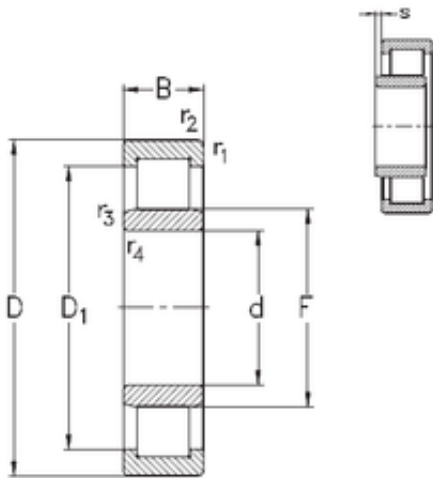

## 140 mm x 210 mm x 33 mm NKE NU1028-E-M6 Cylindrical Roller Bearings

Bearing No. NU1028-E-M6

Size	140x210x33 mm
Bore Diameter	140 mm
Outer Diameter	210 mm
Width	33 mm
d	140 mm
F	157 mm
D	210 mm
B	33 mm
C	33 mm
r1 min.	2 mm
r2 min.	2 mm
r3 min.	1,1 mm
r4 min.	1,1 mm
S	2,6 mm
Weight	4,1 Kg
Basic dynamic load rating (C)	231 kN
Basic static load rating (C0)	329 kN

NU1028-E-M6 Bearing 2D drawings and 3D CAD models