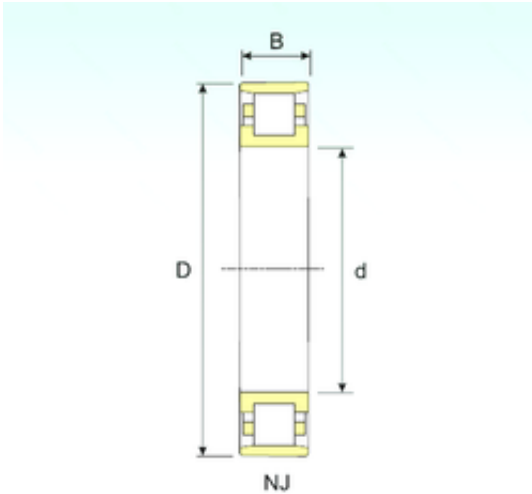

## NTN Bearing Rolamentos do Brasil Ltda.

N 39/1320 Bearing 2D drawings and 3D CAD models

### 1320 mm x 1720 mm x 300 mm ISB N 39/1320 Cylindrical Roller Bearings

Bearing No. N 39/1320

Size	1320x1720x300 mm
Bore Diameter	1320 mm
Outer Diameter	1720 mm
Width	300 mm
d	1320 mm
D	1720 mm
B	300 mm
C	300 mm
Weight	1950 Kg
Basic dynamic load rating (C)	13200 kN
Basic static load rating (C0)	33700 kN
(Grease) Lubrication Speed	175 r/min