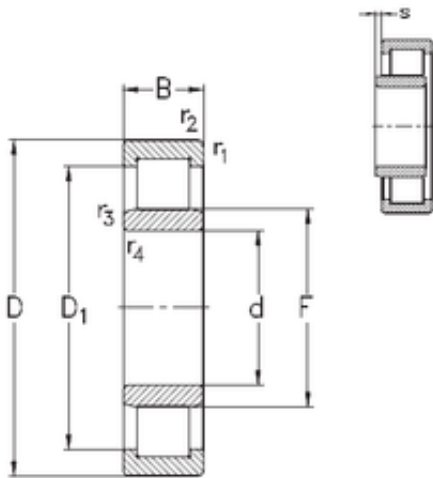

NTN Bearing Rolamentos do Brasil Ltda.

50 mm x 90 mm x 23 mm NKE NU2210-E-M6 Cylindrical Roller Bearings

Bearing No. NU2210-E-M6

Size	50x90x23 mm
Bore Diameter	50 mm
Outer Diameter	90 mm
Width	23 mm
d	50 mm
F	59,5 mm
D	90 mm
B	23 mm
C	23 mm
r1 min.	1,1 mm
r2 min.	1,1 mm
r3 min.	1,1 mm
r4 min.	1,1 mm
S	1,3 mm
Weight	0,65 Kg
Basic dynamic load rating (C)	88 kN
Basic static load rating (C0)	91 kN

NU2210-E-M6 Bearing 2D drawings and 3D CAD models