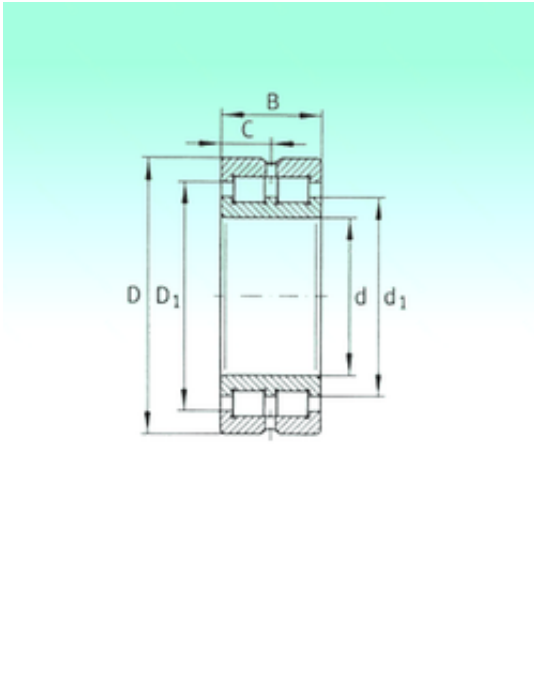

# NTN Bearing Rolamentos do Brasil Ltda.

SL014880 Bearing 2D drawings and 3D CAD models

## 400 mm x 500 mm x 100 mm NBS SL014880 Cylindrical Roller Bearings

Bearing No. SL014880

Size	400x500x100 mm
Bore Diameter	400 mm
Outer Diameter	500 mm
Width	100 mm
d	400 mm
D	500 mm
B	100 mm
C	100 mm
d1	433,8 mm
C	50 mm
D1	462 mm
Weight	46,5 Kg
Basic dynamic load rating (C)	1360 kN
Basic static load rating (C0)	3700 kN