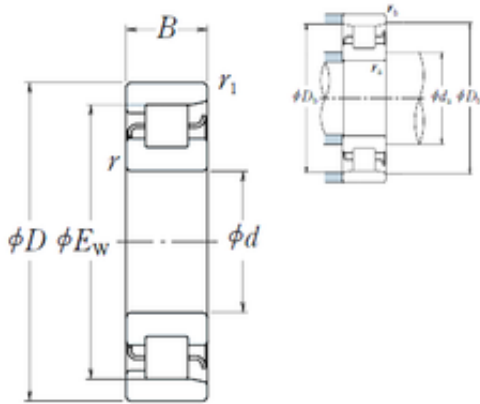

NTN Bearing Rolamentos do Brasil Ltda.

50 mm x 110 mm x 27 mm NSK NF 310 Cylindrical Roller Bearings

Bearing No. NF 310

Size	50x95x27 mm
Bore Diameter	50 mm
Outer Diameter	95 mm
Width	27 mm
d	50 mm
D	110 mm
Ew	95 mm
B	27 mm
C	27 mm
r min.	2 mm
r1 min.	2 mm
da min.	59 mm
Db min.	97 mm
ra max.	2 mm
rb max.	2 mm
Db max	101 mm
Weight	1,11 Kg
Basic dynamic load rating (C)	87 kN
Basic static load rating (C0)	86 kN
(Grease) Lubrication Speed	5 600 r/min

NF 310 Bearing 2D drawings and 3D CAD models