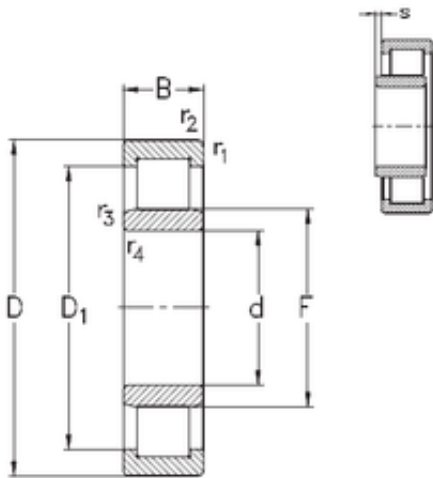

## 260 mm x 540 mm x 165 mm NKE NU2352-E-MPA Cylindrical Roller Bearings

Bearing No. NU2352-E-MPA

Size	260x540x165 mm
Bore Diameter	260 mm
Outer Diameter	540 mm
Width	165 mm
d	260 mm
F	324 mm
D	540 mm
B	165 mm
C	165 mm
r1 min.	6 mm
r2 min.	6 mm
r3 min.	6 mm
r4 min.	6 mm
S	13,7 mm
Weight	195 Kg
Basic dynamic load rating (C)	3165 kN
Basic static load rating (C0)	4606 kN

NU2352-E-MPA Bearing 2D drawings and 3D CAD models