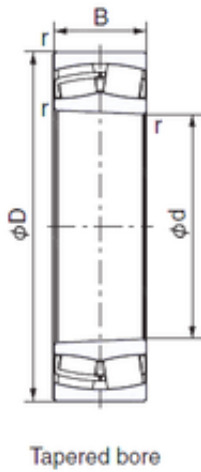

NTN Bearing Rolamentos do Brasil Ltda.

40 mm x 90 mm x 33 mm NACHI 22308EXK Cylindrical Roller Bearings

Bearing No. 22308EXK

Size	40x90x33 mm
Bore Diameter	40 mm
Outer Diameter	90 mm
Width	33 mm
d	40 mm
D	90 mm
B	33 mm
C	33 mm
r min.	1,5 mm
Weight	1,07 Kg
Basic dynamic load rating (C)	185 kN
Basic static load rating (C0)	151 kN
(Grease) Lubrication Speed	5300 r/min
(Oil) Lubrication Speed	6700 r/min
Calculation factor (e)	0,37
Calculation factor (Y0)	1,79
Calculation factor (Y1)	1,83

22308EXK Bearing 2D drawings and 3D CAD models