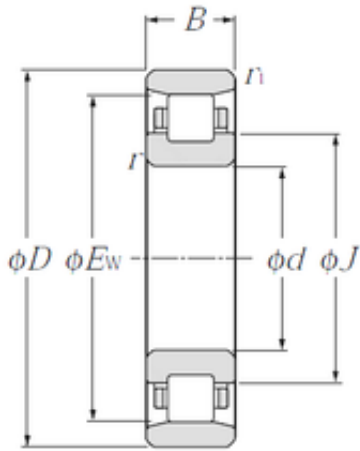

## 220 mm x 400 mm x 108 mm NTN N2244 Cylindrical Roller Bearings

Bearing No. N2244

Size	220x350x108 mm
Bore Diameter	220 mm
Outer Diameter	350 mm
Width	108 mm
d	220 mm
D	400 mm
Ew	350 mm
B	108 mm
C	108 mm
r min.	4 mm
r1 min.	4 mm
J	286 mm
Weight	57,8 Kg
Basic dynamic load rating (C)	1 140 kN
Basic static load rating (C0)	1 810 kN
(Grease) Lubrication Speed	1 500 r/min

N2244 Bearing 2D drawings and 3D CAD models