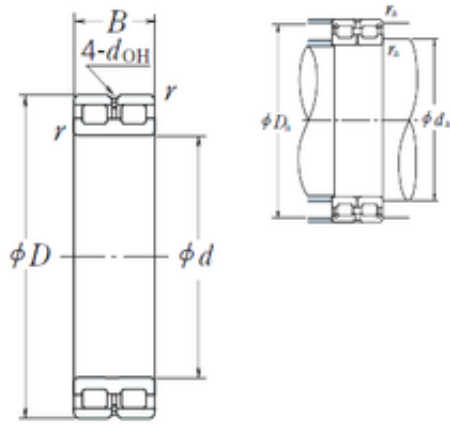

NTN Bearing Rolamentos do Brasil Ltda.

300 mm x 380 mm x 80 mm NSK RSF-4860E4 Cylindrical Roller Bearings

Bearing No. RSF-4860E4

RSF-4860E4 Bearing 2D drawings and 3D CAD models

Size	300x380x80 mm
Bore Diameter	300 mm
Outer Diameter	380 mm
Width	80 mm
d	300 mm
D	380 mm
B	80 mm
C	80 mm
r min.	2,1 mm
da min.	311 mm
Da max.	369 mm
ra max.	2 mm
Weight	23 Kg
Basic dynamic load rating (C)	805 kN
Basic static load rating (C0)	2160 kN
(Grease) Lubrication Speed	320 r/min
hidYobi	RSF-4860E4
LangID	1
D_	380
B_	80
hidTable	ecat_NSCLDRS
Oil rpm	320
mass	23
GRS rpm	630
ra	2