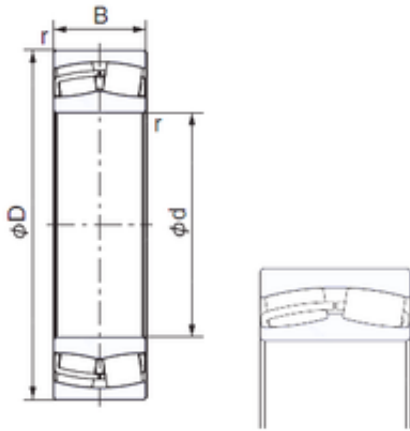

NTN Bearing Rolamentos do Brasil Ltda.

150 mm x 250 mm x 100 mm NACHI 24130AX Cylindrical Roller Bearings

Bearing No. 24130AX

Size	150x250x100 mm
Bore Diameter	150 mm
Outer Diameter	250 mm
Width	100 mm
d	150 mm
D	250 mm
B	100 mm
C	100 mm
r min.	2,1 mm
Weight	19,5 Kg
Basic dynamic load rating (C)	1120 kN
Basic static load rating (C0)	1340 kN
(Grease) Lubrication Speed	1900 r/min
(Oil) Lubrication Speed	2500 r/min
Calculation factor (e)	0,38
Calculation factor (Y0)	1,72
Calculation factor (Y1)	1,76

24130AX Bearing 2D drawings and 3D CAD models