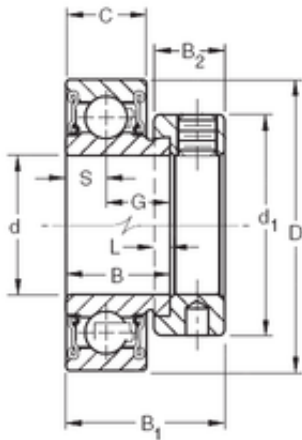

## 20 mm x 47 mm x 21,44 mm Timken RAE20RR Deep Groove Ball Bearings

Bearing No. RAE20RR

Size	20x47x21.44 mm
Bore Diameter	20 mm
Outer Diameter	47 mm
Width	21,44 mm
d	20 mm
D	47 mm
B	21,44 mm
C	15 mm
d1	33,3 mm
B1	31 mm
B2	13,5 mm
G	13,92 mm
L	4 mm
S	7,49 mm
Weight	0,132 Kg
Basic dynamic load rating (C)	14,3 kN

RAE20RR Bearing 2D drawings and 3D CAD models