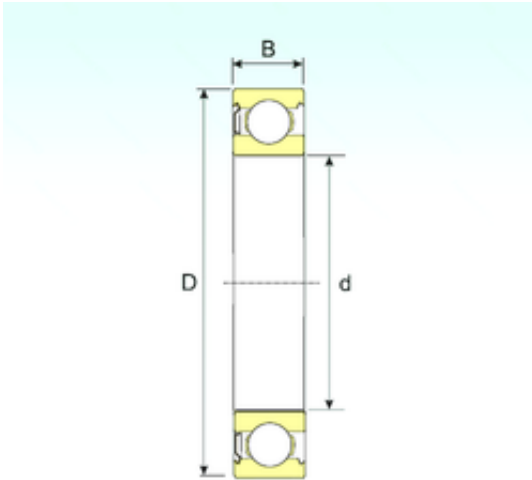

NTN Bearing Rolamentos do Brasil Ltda.

25 mm x 62 mm x 17 mm ISB 6305-Z Deep Groove Ball Bearings

Bearing No. 6305-Z

Size	25x62x17 mm
Bore Diameter	25 mm
Outer Diameter	62 mm
Width	17 mm
d	25 mm
D	62 mm
B	17 mm
C	17 mm
Weight	0,23 Kg
Basic dynamic load rating (C)	22,94 kN
Basic static load rating (C0)	11,37 kN

6305-Z Bearing 2D drawings and 3D CAD models