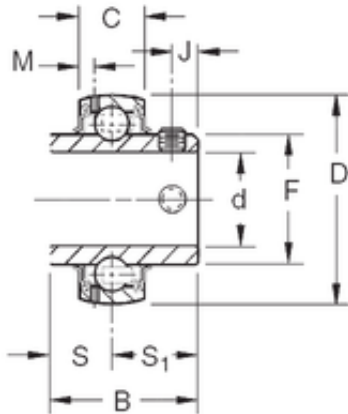

NTN Bearing Rolamentos do Brasil Ltda.

57,15 mm x 110 mm x 65,07 mm Timken GY1204KRRB Deep Groove Ball Bearings

Bearing No. GY1204KRRB

Size	57.15x110x65.07 mm
Bore Diameter	57,15 mm
Outer Diameter	110 mm
Width	65,07 mm
d	57,15 mm
D	110 mm
B	65,07 mm
C	27 mm
S1	39,67 mm
F	76,48 mm
J	10 mm
M	5,13 mm
S	25,4 mm
Thread (G)	M10x1,5
Weight	1,952 Kg
Basic dynamic load rating (C)	58,8 kN

GY1204KRRB Bearing 2D drawings and 3D CAD models