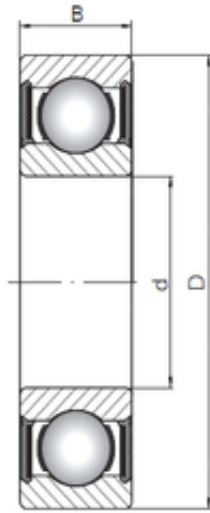

NTN Bearing Rolamentos do Brasil Ltda.

25 mm x 52 mm x 15 mm ISO 6205-2RS Deep Groove Ball Bearings

Bearing No. 6205-2RS

Size	25x52x15 mm
Bore Diameter	25 mm
Outer Diameter	52 mm
Width	15 mm
d	25 mm
D	52 mm
B	15 mm
C	15 mm
Weight	0,13 Kg

6205-2RS Bearing 2D drawings and 3D CAD models