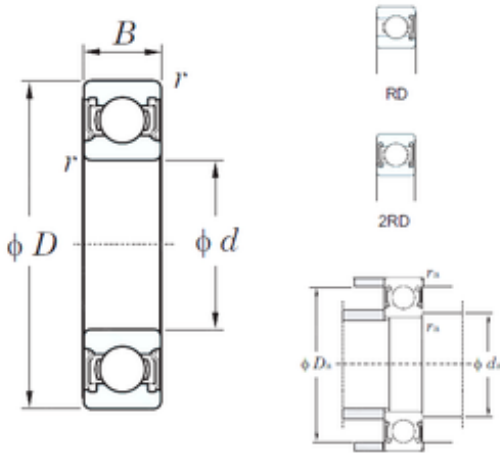

NTN Bearing Rolamentos do Brasil Ltda.

32 mm x 65 mm x 17 mm KOYO 62/32-2RD Deep Groove Ball Bearings

Bearing No. 62/32-2RD

Size	32x65x17 mm
Bore Diameter	32 mm
Outer Diameter	65 mm
Width	17 mm
d	32 mm
D	65 mm
B	17 mm
C	17 mm
r min.	1 mm
da min.	37 mm
da max	38,5 mm
Da max.	60 mm
ra max.	1 mm
Weight	0,228 Kg
Basic dynamic load rating (C)	23,5 kN
Basic static load rating (C0)	13,1 kN
(Grease) Lubrication Speed	9000 r/min

62/32-2RD Bearing 2D drawings and 3D CAD models