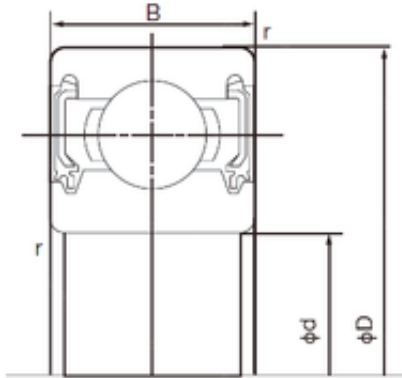

NTN Bearing Rolamentos do Brasil Ltda.

12 mm x 28 mm x 8 mm NACHI 6001-2NKE Deep Groove Ball Bearings

Bearing No. 6001-2NKE

Size	12x28x8 mm
Bore Diameter	12 mm
Outer Diameter	28 mm
Width	8 mm
d	12 mm
D	28 mm
B	8 mm
C	8 mm
r min.	0.3 mm
da min.	14 mm
Da max.	26 mm
ra max.	0.3 mm
Weight	0.023 Kg
Basic dynamic load rating (C)	5,1 kN
Basic static load rating (C0)	2,39 kN

6001-2NKE Bearing 2D drawings and 3D CAD models