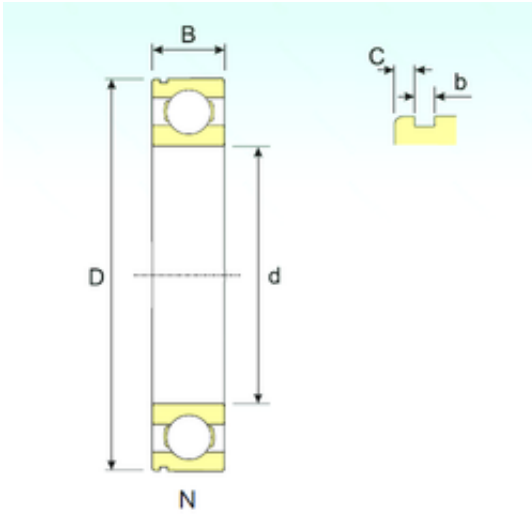

NTN Bearing Rolamentos do Brasil Ltda.

60 mm x 130 mm x 31 mm ISB 6312 N Deep Groove Ball Bearings

Bearing No. 6312 N

Size	60x130x31 mm
Bore Diameter	60 mm
Outer Diameter	130 mm
Width	31 mm
d	60 mm
D	130 mm
B	31 mm
C	31 mm
b	3,1 mm
f	2,82 mm
C	4,9 mm
Weight	1,7 Kg
Basic dynamic load rating (C)	83,5 kN
Basic static load rating (C0)	50,96 kN
(Grease) Lubrication Speed	5355 r/min

6312 N Bearing 2D drawings and 3D CAD models