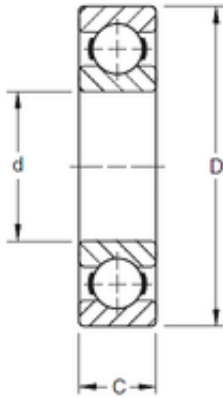

NTN Bearing Rolamentos do Brasil Ltda.

127 mm x 177,8 mm x 25,4 mm Timken 50BIC225 Deep Groove Ball Bearings

Bearing No. 50BIC225

Size	127x177.8x25.4 mm
Bore Diameter	127 mm
Outer Diameter	177,8 mm
Width	25,4 mm
d	127 mm
D	177,8 mm
B	25,4 mm
C	25,4 mm
Weight	2,3 Kg
Basic dynamic load rating (C)	75 kN

50BIC225 Bearing 2D drawings and 3D CAD models