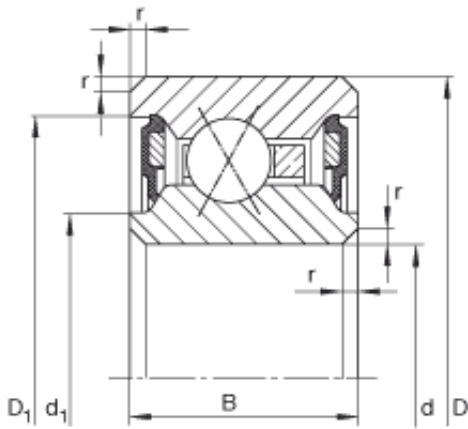

NTN Bearing Rolamentos do Brasil Ltda.

7 inch x 196,85 mm x 12,7 mm INA CSXU070-2RS Deep Groove Ball Bearings

Bearing No. CSXU070-2RS

CSXU070-2RS Bearing 2D drawings and 3D CAD models

| | |
|----------------|--|
| Size | 177.8x196.85x12.7 mm |
| Bore Diameter | 177,8 mm |
| Outer Diameter | 196,85 mm |
| Width | 12,7 mm |
| d | 177,8 mm |
| d | 7 inch |
| D | 196,85 mm |
| B | 12,7 mm |
| D_1 | 191,4 mm |
| d_1 | 181,6 mm |
| r_{min} | 0,38 mm |
| m | 0,42 kg / Weight |
| C_r | 12600 N / Dynamic load rating (radial) |
| C_{0r} | 24700 N / Static load rating (radial) |