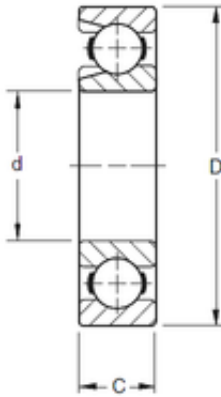

NTN Bearing Rolamentos do Brasil Ltda.

45 mm x 85 mm x 19 mm Timken 209W Deep Groove Ball Bearings

Bearing No. 209W

| | |
|-------------------------------|-------------|
| Size | 45x85x19 mm |
| Bore Diameter | 45 mm |
| Outer Diameter | 85 mm |
| Width | 19 mm |
| d | 45 mm |
| D | 85 mm |
| B | 19 mm |
| C | 19 mm |
| Weight | 0,463 Kg |
| Basic dynamic load rating (C) | 50 kN |

209W Bearing 2D drawings and 3D CAD models