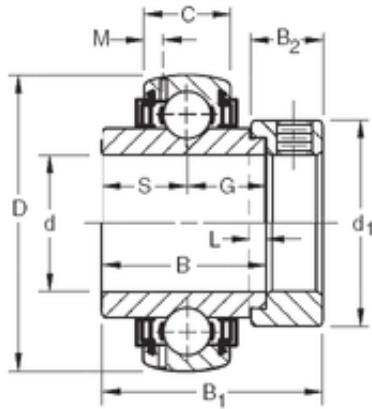

NTN Bearing Rolamentos do Brasil Ltda.

68,2625 mm x 150 mm x 68,26 mm Timken GN211KLLB Deep Groove Ball Bearings

Bearing No. GN211KLLB

Size	68.2625x150x68.26 mm
Bore Diameter	68,2625 mm
Outer Diameter	150 mm
Width	68,26 mm
d	68,2625 mm
D	150 mm
B	68,26 mm
C	37 mm
d1	101,6 mm
B1	88,9 mm
B2	26,99 mm
G	34,13 mm
L	6,4 mm
M	6,73 mm
S	34,13 mm
Weight	4,512 Kg
Basic dynamic load rating (C)	116 kN

GN211KLLB Bearing 2D drawings and 3D CAD models