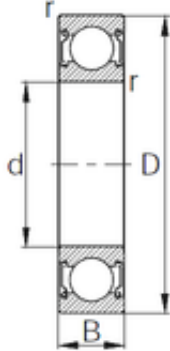

### 75 mm x 115 mm x 20 mm KBC 6015ZZ Deep Groove Ball Bearings

Bearing No. 6015ZZ

Size	75x115x20 mm
Bore Diameter	75 mm
Outer Diameter	115 mm
Width	20 mm
d	75 mm
D	115 mm
B	20 mm
C	20 mm
r	1.1 mm
Weight	0.673 Kg
Basic dynamic load rating (C)	39,5 kN
Basic static load rating (C0)	33,5 kN

6015ZZ Bearing 2D drawings and 3D CAD models