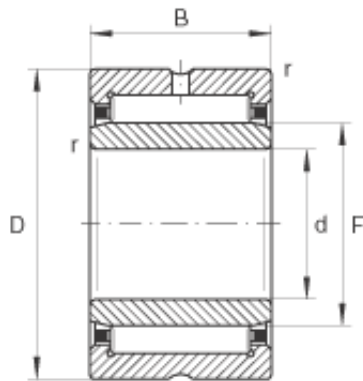

NTN Bearing Rolamentos do Brasil Ltda.

45 mm x 62 mm x 25 mm INA NKI45/25-TV Needle Roller Bearings

Bearing No. NKI45/25-TV

NKI45/25-TV Bearing 2D drawings and 3D CAD models

Size	45x62x25 mm
Bore Diameter	45 mm
Outer Diameter	62 mm
Width	25 mm
d	45 mm
D	62 mm
B	25 mm
F	50 mm
r_{min}	0,6 mm
s	1,5 mm / Axial displacement
m	217 g / Weight
C_r	48500 N / Dynamic load rating (radial)
C_{Or}	87000 N / Static load rating (radial)
C_{ur}	14800 N / Fatigue limit load, radial
n_G	9200 1/min / Limiting speed
n_B	5100 1/min / Reference speed
Category	Needle Non Thrust Roller Bearings
Inventory	0.0
Manufacturer Name	SCHAEFFLER GROUP
Minimum Buy Quantity	N/A
Weight / Kilogram	0

NTN Bearing Rolamentos do Brasil Ltda.

Product Group	B04144
Rolling Element	Needle Roller Bearing
Component	Complete with Outer and Inner Ring
Enclosure	Open
Self Aligning	No
Retainer	Yes
Number of Rows of Rollers	Single Row
Separable	Inner Ring - Both Sides
Closed End	No
Inch - Metric	Metric
Relubricatable	Yes
Thrust Bearing	No
Long Description	45MM Bore; 62MM Outside Diameter; 25MM Width; Needle Roller Bearing; Complete with Outer and Inner Ring; Open; Not Self Aligning; Retainer; Single Row of Rollers; Inner Ring - Both Sides Separable; No
Other Features	Plain Inner Ring 2 Rib Outer Ring Radial Precision Steel Cage Ground Raceway with Rib Oil Hole
Category	Needle Non Thrust Roller Bearing
UNSPSC	31171512
Harmonized Tariff Code	8482.40.00.00
Noun	Bearing
Keyword String	Needle
Manufacturer URL	http://www.ina.com
Manufacturer Item Number	NKI45/25
Weight / LBS	0.505

NTN Bearing Rolamentos do Brasil Ltda.

Bore	1.772 Inch 45 Millimeter
Outside Diameter	2.441 Inch 62 Millimeter
Width	0.984 Inch 25 Millimeter