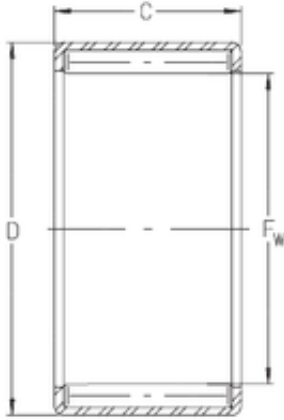

NTN Bearing Rolamentos do Brasil Ltda.

INA SN68 Needle Roller Bearings

Bearing No. SN68

Size	9.525x14.288x12.7 mm
Bore Diameter	9,525 mm
Outer Diameter	14,288 mm
Width	12,7 mm
Fw	9,525 mm
D	14,288 mm
C	12,7 mm
Weight	0,007 Kg
Basic dynamic load rating (C)	7,7 kN
Basic static load rating (C0)	7,7 kN

SN68 Bearing 2D drawings and 3D CAD models