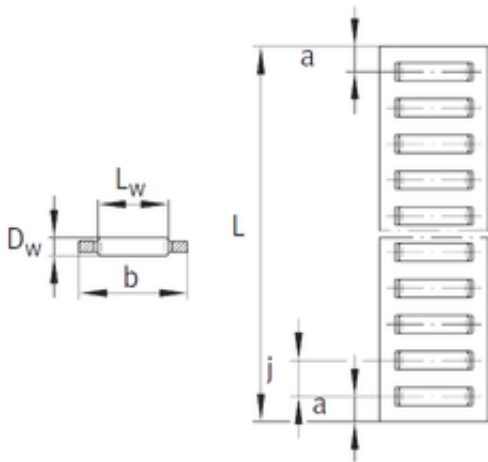

INA BF12022 Needle Roller Bearings

Bearing No. BF12022

E1	18 mm
a	10 mm
b	22 mm
Dw	12 mm
E	11 mm
J	16 mm
L	1 000
Lw	18 mm
Eb	22,4 mm

BF12022 Bearing 2D drawings and 3D CAD models