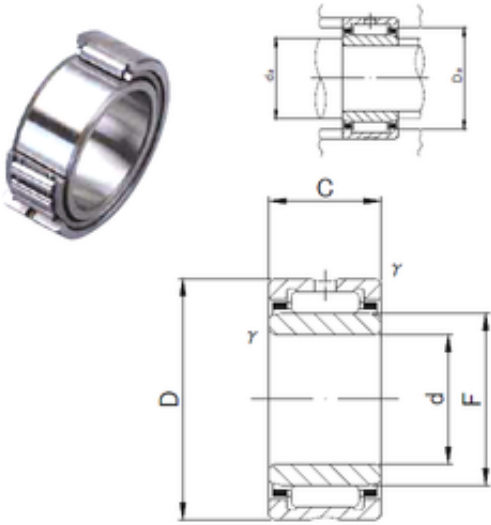

NTN Bearing Rolamentos do Brasil Ltda.

NKI 75/25 Bearing 2D drawings and 3D CAD models

75 mm x 105 mm x 25 mm JNS NKI 75/25 Needle Roller Bearings

Bearing No. NKI 75/25

Size	75x105x25 mm
Bore Diameter	75 mm
Outer Diameter	105 mm
Width	25 mm
d	75 mm
F	85 mm
D	105 mm
B	25 mm
C	25 mm
r min.	1 mm
da min.	80 mm
da max	83 mm
Da max.	100 mm
Weight	0,675 Kg
Basic dynamic load rating (C)	76,4 kN
Basic static load rating (C0)	145,1 kN